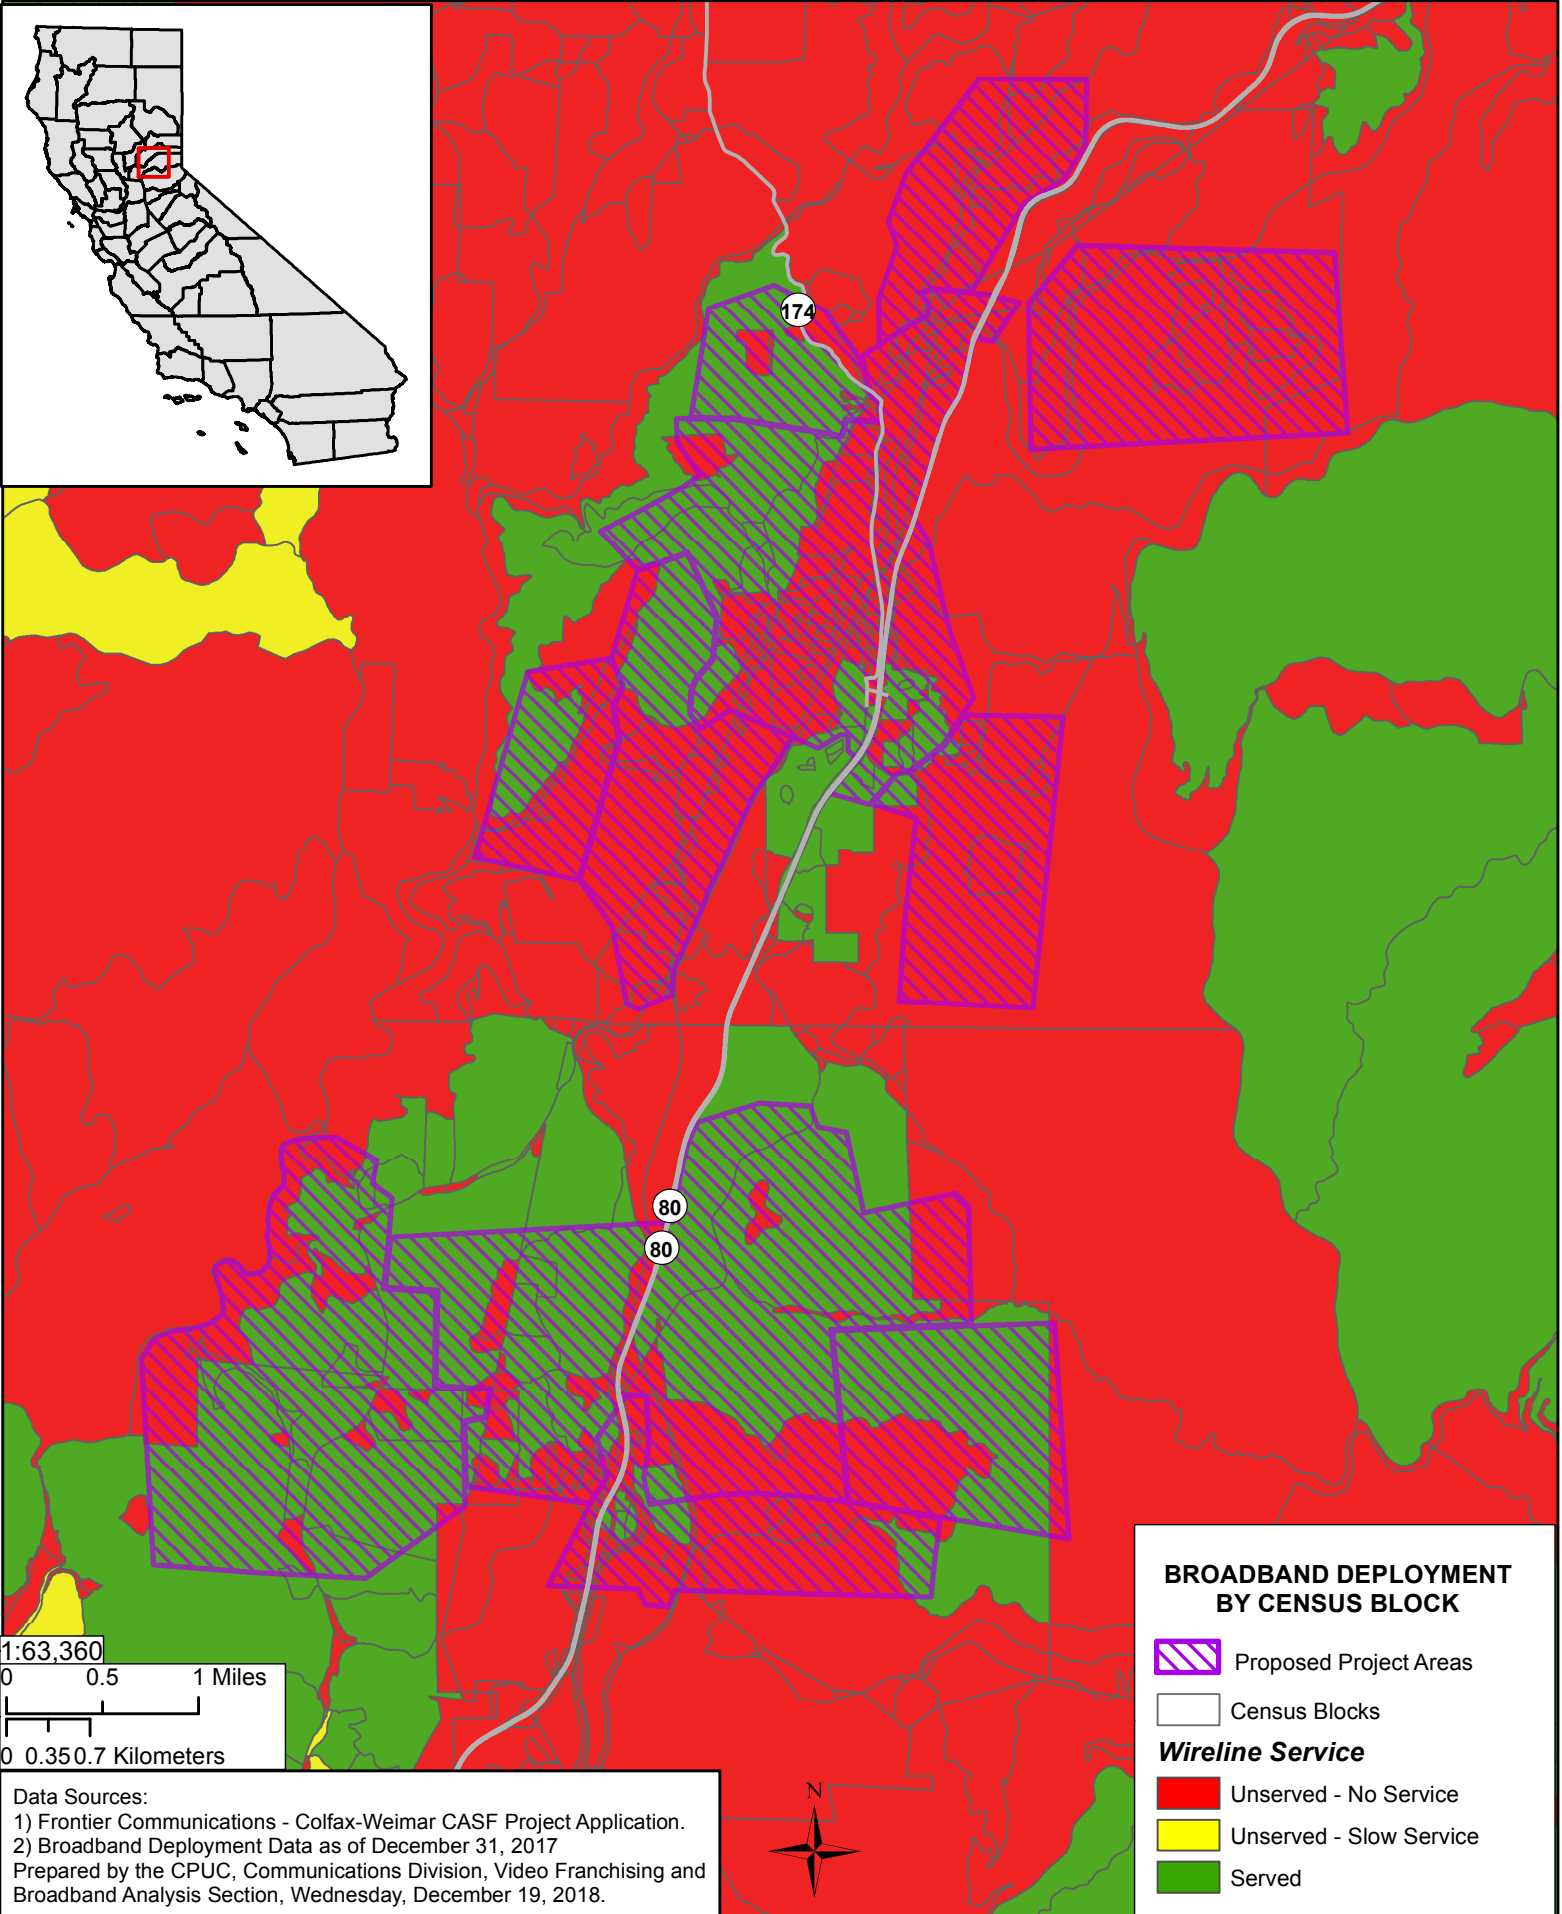

CASF - PROPOSED INFRASTRUCTURE PROJECT

Frontier Communications - Colfax-Weimar

Data Sources:
 1) Frontier Communications - Colfax-Weimar CASF Project Application.
 2) Broadband Deployment Data as of December 31, 2017
 Prepared by the CPUC, Communications Division, Video Franchising and Broadband Analysis Section, Wednesday, December 19, 2018.

BROADBAND DEPLOYMENT BY CENSUS BLOCK

-  Proposed Project Areas
-  Census Blocks

Wireline Service

-  Unserviced - No Service
-  Unserviced - Slow Service
-  Served